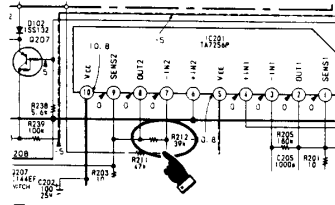

SONY

Hi-Fi Products
Service Bulletin

Model: CDP-707ESD

No. 23

Subject: Possible Skipping With 3 Inch
CDs

Date: July 29, 1988

Symptom:
(62)

If customer complains of skipping while playing 3 inch CDs,
replace R212 with a new value as shown.

Solution:

Ref. No.	Description	Part Number	
		Former	New
R212	1/6W Resistor	1-249-436-11 (39k Ohms)	1-249-433-11 (22k Ohms)

Compact Disc
CSA-13